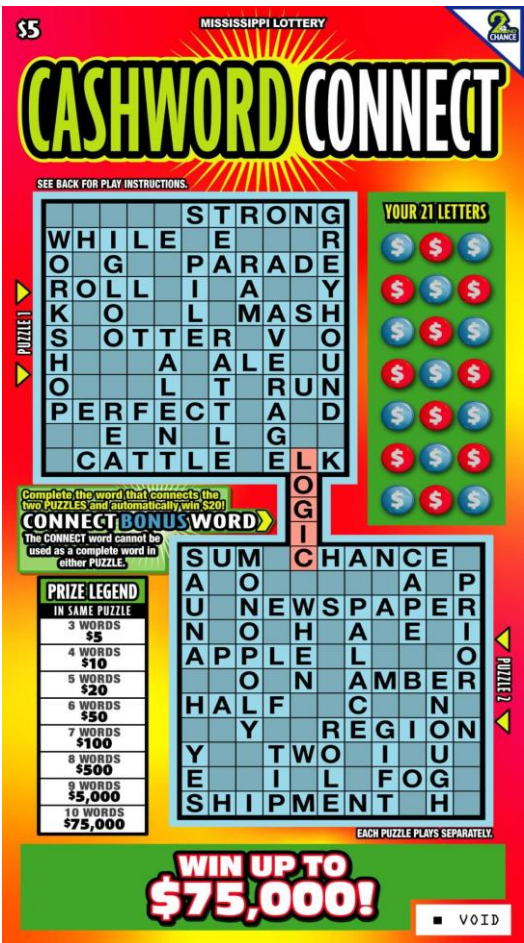

Instant Game Summary

ORDER STATUS	# of Games
NEW GAME	3
AVAILABLE	26
CANCELLED	1
COMING SOON	11
ENDED	158
ENDING	24
REORDER UNAVAILABLE	35
Grand Total	258

ORDER STATUS	PRICE ($)	# of Games
AVAILABLE	$1	1
	$2	6
	$3	2
	$5	6
	$10	5
	$20	5
	$30	1
Grand Total		26

LAUNCH DATE	ORDERSTATUS	GAME NAME	GAME #	PRICE ($)	# of Games
6/2/2026	NEW GAME	HIT $50	250	$1	1
		POWER PLAY® BLITZ	251	$2	1
		CASHWORD CONNECT	252	$5	1
Grand Total					3

2026 – June